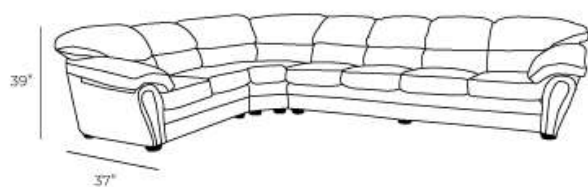

Boca

Description

Overall Dimensions

Arm Height	28"
Arm Width	12"
Seat Height	20"
Seat Depth	22"

Measurements

Length Depth Height

Sofa	93"	37"	39"
Condo Sofa	85"	37"	39"
Loveseat	70"	37"	39"
Chair	47"	37"	39"
Chair (Oversize)	59"	37"	39"

Details

- Available in premium Italian top & full grain leathers or premium quality fabrics
- Handcrafted in Toronto, Canada by Rosedale Seating
- Available in any depth and length
- Kiln-dried Canadian ethically sourced hardwood
- Eco-friendly construction
- Double-doweled frame
- Corner block joinery
- Platinum coil suspension
- Most styles available as 3 seat cushions & 3 back cushions or 2 seat cushions & 2 back cushions or bench seat & 2 back cushions
- Choose standard fills: Super soft, tahoe, medium, firm (poly fiber wrapped around a soya-based high density foam core)
- Down Topper (down, feather wrapped around a high density foam core)
- Choose premium fill: Feather Deluxe (down, feather envelope encased in commercial grade foam core)
- Ultra cell foam (high density foam designed for commercial and contract use)
- All furniture available with your choice of over 20 decorative nail options in varying sizes and colours. There is also the ability to omit studs from any piece
- Wood block feet available in multiple sizes and finishes. Chrome and brushed steel legs also available in multiple sizes
- Rosedale Seating offers you a lifetime warranty on the construction and springs on your piece. To find out more about the best warranty in Canada, please visit our "Construction" page.

Also Available in:

Measurements

Length Depth Height

High Arm Sofa Sectional LHF/RHF	95"	37"	39"
1 Arm Sofa LHF/RHF	81"	37"	39"
Armless Sofa	69"	37"	39"
1 Arm Loveseat LHF/RHF	58"	37"	39"
Armless Loveseat	46"	37"	39"
Curved Corner	45"	45"	39"
Square Corner	37"	37"	39"
Queen Sofa Bed	93"	37"	39"
Double Sofa Bed	85"	37"	39"

***All measurements are approximate**