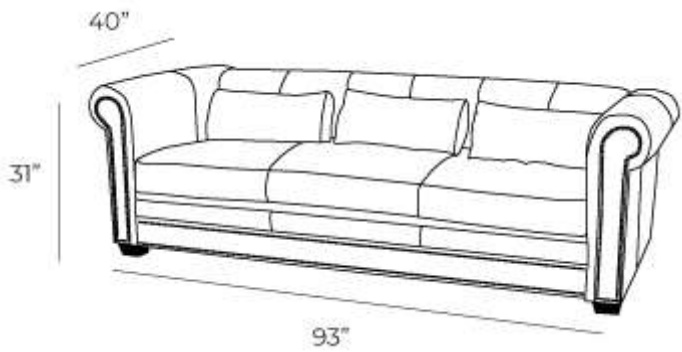

# Brantford

[Back to: SOFAS \(/living/sofas\)](/living/sofas)

(https://rosedaleseating.com/images/stories/virtuemart/product/brantfordcleaned2.jpg)

Description

### Overall Dimensions

Arm Height	31"
Arm Width	9"
Seat Height	20"
Seat Depth	2"

### Measurements

X-Long Sofa

Sofa

Condo

Loveseat

Chair

Chair (Oversize)

Ottoman

### Details

- Available in premium Italian top & full grain leathers or premium quality fabrics
- Handcrafted in Toronto, Canada by Rosedale Seating
- Available in any depth and length
- Kiln-dried Canadian ethically sourced hardwood
- Eco-friendly construction
- Double-doweled frame
- Corner block joinery
- Platinum drop in coil suspension
- Most styles available as 3 seat cushions & 3 back cushions or 2 seat cushions & 2 back cushions or bench seat & 2 back cushions
- Choose standard fills: Super soft , tahoe, medium, firm (poly fiber wrapped around a soya-based high density foam core)
- Down Topper (down, feather wrapped around a high density foam core)
- Premium fill: Feather Deluxe (down, feather envelope encased in commercial grade foam core)
- Ultra cell foam (high density foam designed for commercial and contract use)
- All furniture available with your choice of over 20 decorative nail options in varying sizes and colours. There is also the ability to omit studs from any piece
- Wood block feet available in multiple sizes and finishes. Chrome and brushed steel legs also available in multiple sizes
- Rosedale Seating Leather and Fabric Furniture offers you a lifetime warranty on the construction and springs on your piece. To find out more about the best warranty in Canada, please visit our "Construction" page.