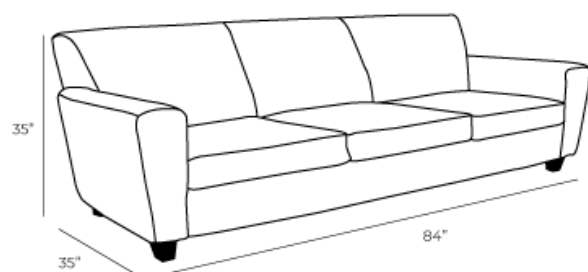

# Chadwick

Description  
**All our leather and fabric furniture can be customized to the size & colour of your choice. Also available as a condo sofa, loveseat, chair or sectional of any size. Bench made by Rosedale Seating Leather Furniture in Toronto, Canada**

### Overall Dimensions

Arm Height	24"
Arm Width	7"
Seat Height	18"
Seat Depth	22"

### Measurements

Length Depth Height

#### Loveseat

62" 35" 35"