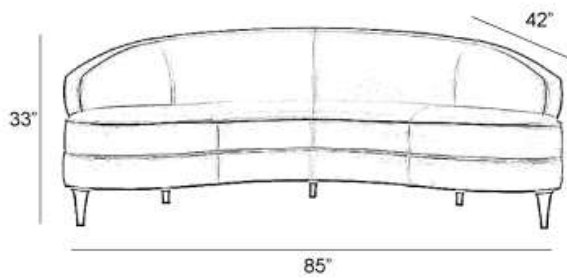

Harlow

Description

Details

- Available in premium Italian top & full grain leathers or premium quality fabrics
- Handcrafted in Toronto, Canada by Rosedale Seating
- Available in any depth and standard length
- Kiln-dried Canadian ethically sourced hardwood
- Eco-friendly construction
- Double-doweled frame
- Corner block joinery
- Evenly suspended steel springs
- Most styles available as 3 seat cushions & 3 back cushions or 2 seat cushions & 2 back cushions or bench seat & 2 back cushions
- Choose standard fills: Super soft, tahoe, medium, firm (poly fiber wrapped around a soya-based high density foam core)
- Down Topper (down, feather wrapped around a high density foam core)
- Premium fill: Feather Deluxe (down, feather envelope encased in commercial grade foam core)
- Ultra cell foam (high density foam designed for commercial and contract use)
- All furniture available with your choice of over 20 decorative nail options in varying sizes and colours. There is also the ability to omit studs from any piece
- Wood block feet available in multiple sizes and finishes. Chrome and brushed steel legs also available in multiple sizes
- Rosedale Seating Leather and Fabric Furniture offers you a lifetime warranty on the construction and springs on your piece. To find out more about the best warranty in Canada, please visit our "Construction" page.

Measurements

Length Depth Height

Sofa

85" 42" 33"

Also Available in:

Condo

76" 42" 33"

***All measurements are approximate**