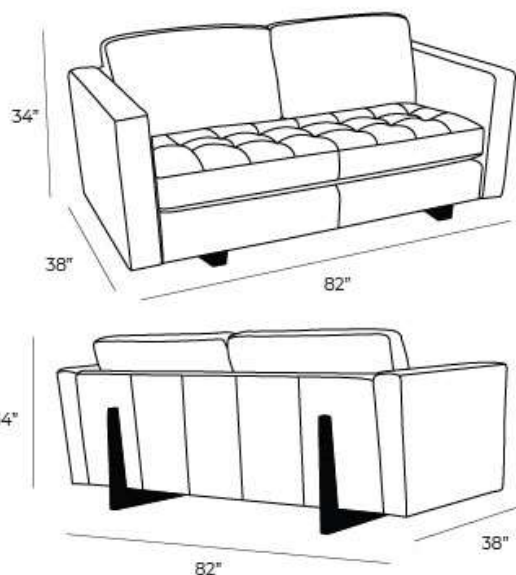

Maddox

Description

Overall Dimensions

Arm Height	27"
Arm Width	5"
Seat Height	18"
Seat Depth	22"

Measurements

Length Depth Height

Also Available in:

Sofa Bench (2 Back Seats)

82" 38" 34"

Loveseat Bench (2 Back Seats)

58" 38" 34"

Chair (Oversize)

46" 38" 34"

Chair

33" 38" 34"

***All measurements are approximate**

Details

- Available in premium Italian top & full grain leathers or premium quality fabrics
- Handcrafted in Toronto, Canada by Rosedale Seating
- Available in any depth and length
- Kiln-dried Canadian ethically sourced hardwood
- Eco-friendly construction
- Double-doweled frame
- Corner block joinery
- Evenly suspended steel springs
- Most styles available as 3 seat cushions and 3 back cushions or 2 seat cushions and 2 back cushions or bench seat and 2 back cushions
- Choose standard fills: Super soft, tahoe, medium, firm (poly fiber wrapped around a soya-based high density foam core)
- Down Topper (down, feather wrapped around a high density foam core)
- Premium fill: Feather Deluxe (down, feather envelope encased in commercial grade foam core)
- Ultra cell foam (high density foam designed for commercial and contract use)
- All furniture available with your choice of over 20 decorative nail options in varying sizes and colours. There is also the ability to omit studs from any piece
- Wood block feet available in multiple sizes and finishes. Chrome and brushed steel legs also available in multiple sizes
- Rosedale Seating Leather and Fabric Furniture offers you a lifetime warranty on the construction and springs on your piece. To find out more about the best warranty in Canada, please visit our "Construction" page.