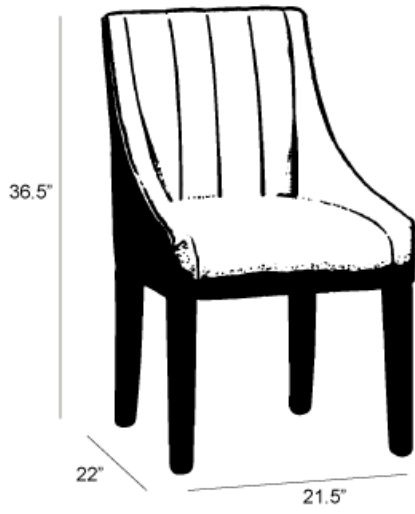

Mia

Description

Overall Dimensions

Seat Height	19"
Seat Depth	16.5"

Measurements

Chair

Length Depth Height

21.5" 22" 36.5"

***All measurements are approximate**