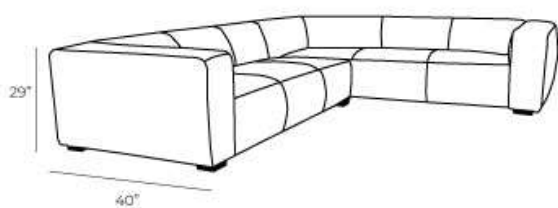

Rollo

Description

Overall Dimensions

Arm Height	29"
Arm Width	10"
Seat Height	16"
Seat Depth	25"

Details

- Available in premium Italian top & full grain leathers or premium quality fabrics
- Handcrafted in Toronto, Canada by Rosedale Seating
- Available in any depth and length
- Kiln-dried Canadian ethically sourced hardwood
- Eco-friendly construction
- Double-doweled frame
- Corner block joinery
- Evenly suspended steel springs
- Most styles available as 3 seat cushions & 3 back cushions or 2 seat cushions & 2 back cushions or bench seat & 2 back cushions
- Choose standard fills: Super soft, tahoe, medium, firm (poly fiber wrapped around a soya-based high density foam core)
- Down Topper (down, feather wrapped around a high density foam core)
- Choose premium fill: Feather Deluxe (down, feather envelope encased in commercial grade foam core)
- Ultra cell foam (high density foam designed for commercial and contract use)
- All furniture available with your choice of over 20 decorative nail options in varying sizes and colours. There is also the ability to omit studs from any piece
- Wood block feet available in multiple sizes and finishes. Chrome and brushed steel legs also available in multiple sizes
- Rosedale Seating offers you a lifetime warranty on the construction and springs on your piece. To find out more about the best warranty in Canada, please visit our "Construction" page.

Measurements

Length Depth Height

Sofa

89" 40" 29"

Also Available in:

X-Long Sofa

104" 40" 29"

High Arm Sofa LHF/RHF

96" 40" 29"

1 Arm Sofa LHF/RHF

79" 40" 29"

1 Arm Arm Loveseat LHF/RHF

56" 40" 29"

Condo

80" 40" 29"

Loveseat

66" 40" 29"

Chair

43" 40" 29"

Chair (Oversize)

55" 40" 29"

Ottoman Non Storage

24" 24" 18"

***All measurements are approximate**