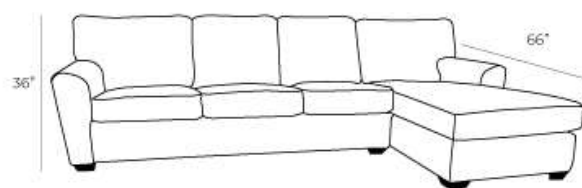

### Overall Dimensions

Arm Height	24"
Arm Width	8"
Seat Height	20"
Seat Depth	21"

### Measurements

Length Depth Height

#### Double Sofa Bed

76" 37" 36"

**\*All measurements are approximate**