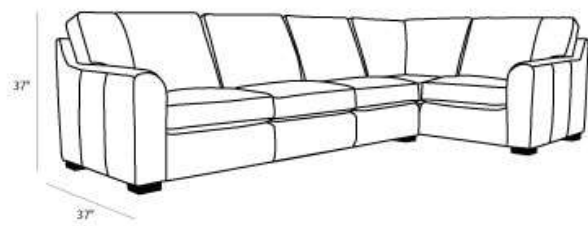

### Overall Dimensions

Arm Height	26"
Arm Width	10"
Seat Height	18"
Seat Depth	20.5"

## Details

- Available in premium Italian top & full grain leathers or premium quality fabrics
- Handcrafted in Toronto, Canada by Rosedale Seating
- Available in any depth and length
- Kiln-dried Canadian ethically sourced hardwood
- Eco-friendly construction
- Double-doweled frame
- Corner block joinery
- Platinum coil suspension
- Most styles available as 3 seat cushions & 3 back cushions or 2 seat cushions & 2 back cushions or bench seat & 2 back cushions
- Choose standard fills: Super soft, tahoe, medium, firm (poly fiber wrapped around a soya-based high density foam core)
- Down Topper (down, feather wrapped around a high density foam core)
- Choose premium fill: Feather Deluxe (down, feather envelope encased in commercial grade foam core)
- Ultra cell foam (high density foam designed for commercial and contract use)
- All furniture available with your choice of over 20 decorative nail options in varying sizes and colours. There is also the ability to omit studs from any piece
- Wood block feet available in multiple sizes and finishes. Chrome and brushed steel legs also available in multiple sizes
- Rosedale Seating offers you a lifetime warranty on the construction and springs on your piece. To find out more about the best warranty in Canada, please visit our "Construction" page.

### Sectional (as shown)

Length	Depth	Height
131"		
x	37"	37"
75"		

#### Loveseat

66"	37"	37"
-----	-----	-----