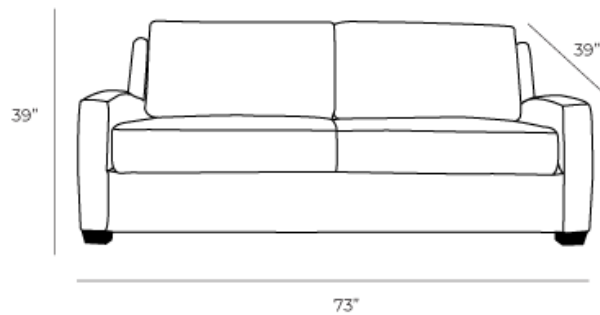

### Overall Dimensions

Arm Height	23"
Arm Width	4.5"
Seat Height	19"
Seat Depth	20"

### Length Depth Height

Queen Bed

73" 39"-85" 39"