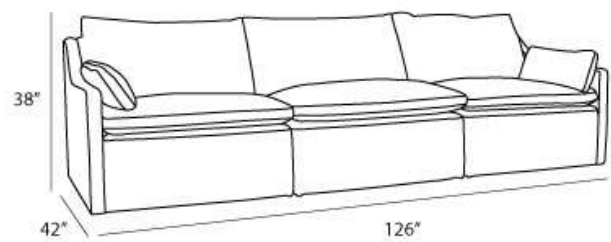

### Overall Dimensions

Arm Height	25"
Arm Width	3"
Seat Height	20"
Seat Depth	24"

### Modular Sofa

**Length Depth Height**

126" 42" 38"

### Ottoman

42" 42" 20"

**\*All measurements are approximate**