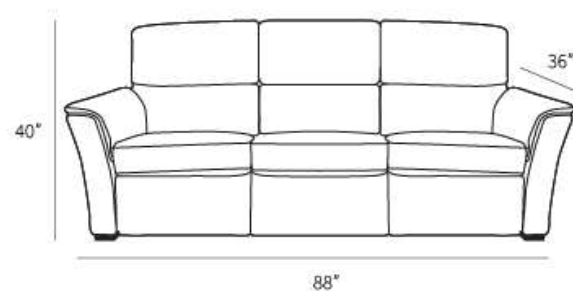

## Overall Dimensions

Arm Height	25"
Arm Width	9"
Seat Height	19"
Seat Depth	20"

## Measurements

	Length	Depth	Height
Sofa	88"	36"	40"
X-Long Sofa (3 over 3)	106"	36"	40"
Condo Sofa	76"	36"	40"
Loveseat	64"	36"	40"
Chair	39"	36"	40"
Chair (Oversize)	46"	36"	40"

## Details

- Available in premium Italian top & full grain leathers or premium quality fabrics
- Handcrafted in Toronto, Canada by Rosedale Seating
- Kiln-dried Canadian ethically sourced hardwood
- Eco-friendly construction
- Double-doweled frame
- Corner block joinery
- Commercial Grade wall away steel reclining mechanism made in North America, available in both manual and power. Power headrests available. Standard and oversize seats available
- Wall away recliners only require 3" of clearance from the wall.
- Standard depth. Available in 23" or 30" inch seat widths
- Ultra cell firm seats standard (high density foam designed for commercial and contract use) other options available
- All furniture available with your choice of over 20 decorative nail options in varying sizes and colours. There is also the ability to omit studs from any piece
- Wood block feet available in multiple sizes and finishes. Chrome and brushed steel legs also available in multiple sizes
- Rosedale Seating Leather and Fabric Furniture offers you a lifetime warranty on the construction and springs on your piece. To find out more about the best warranty in Canada, please visit our "Construction" page.

## Also Available in:

Measurements	Length	Depth	Height
High Arm Sofa Sectional LHF/RHF	93"	36"	40"
1 Arm Sofa LHF/RHF	80"	36"	40"
1 Arm Condo LHF/RHF	68"	36"	40"

\*All measurements are approximate