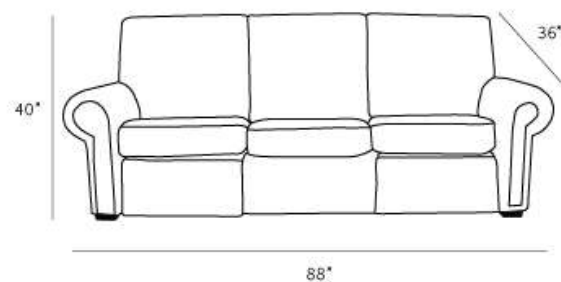

Diana

Description

Overall Dimensions

Arm Height	23.5"
Arm Width	9.5"
Seat Height	19"
Seat Depth	20"

Measurements

	Length	Depth	Height
Sofa	88"	36"	40"
X-Long Sofa (3 over 3)	108"	36"	40"
Condo Sofa	79"	36"	40"
Loveseat	64"	36"	40"
Chair	41"	36"	40"
Chair (Oversize)	48"	36"	40"

Details

- Available in premium Italian top & full grain leathers or premium quality fabrics
- Handcrafted in Toronto, Canada by Rosedale Seating
- Available in any depth and length
- Kiln-dried Canadian ethically sourced hardwood
- Eco-friendly construction
- Double-doweled frame
- Corner block joinery
- Commercial grade wall away steel reclining mechanism made in North America, available in both manual and power. Power headrests available. Standard and oversize seats available
- Wall away recliners only require 3" distance of clearance from wall
- Standard depth. Available in 23" or 30" seat widths
- Ultra cell firm seats standard (high density foam designed for commercial and contract use) other options available
- All furniture available with your choice of over 20 decorative nail options in varying sizes and colours. There is also the ability to omit studs from any piece
- Wood block feet available in multiple sizes and finishes. Chrome and brushed steel legs also available in multiple sizes
- Rosedale Seating Leather and Fabric Furniture offers you a lifetime warranty on the construction and springs on your piece. To find out more about the best warranty in Canada, please visit our "Construction" page.

Also Available in:

Measurements	Length	Depth	Height
High Arm Sofa Sectional LHF/RHF	92"	36"	40"
1 Arm Sofa LHF/RHF	78"	36"	40"
1 Arm Loveseat LHF/RHF	56"	36"	40"
Armless Loveseat	46"	36"	40"
1 Arm Condo LHF/RHF	69"	36"	40"
1 Square Corner	36"	36"	40"

*All measurements are approximate