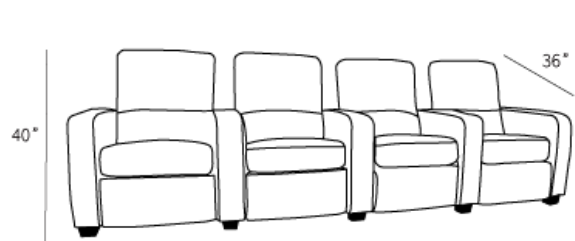

Bev 4 Seater

Description

Overall Dimensions

Arm Height	27"
Arm Width	6"
Seat Height	19"
Seat Depth	22"

Details

- Available in premium Italian top & full grain leathers or premium quality fabrics
- Handcrafted in Toronto, Canada by Rosedale Seating
- Kiln-dried Canadian ethically sourced hardwood
- Eco-friendly construction
- Double-doweled frame
- Corner block joinery
- Commercial Grade wall away steel reclining mechanism made in North America, available in both manual and power. Power headrests available. Standard and oversize seats available
- Wall away recliners only require 3" of clearance from the wall.
- Standard depth. Available in 23" or 30" inch seat widths
- Ultra cell firm seats standard (high density foam designed for commercial and contract use) other options available
- All furniture available with your choice of over 20 decorative nail options in varying sizes and colours. There is also the ability to omit studs from any piece
- Wood block feet available in multiple sizes and finishes. Chrome and brushed steel legs also available in multiple sizes
- Rosedale Seating Leather and Fabric Furniture offers you a lifetime warranty on the construction and springs on your piece. To find out more about the best warranty in Canada, please visit our "Construction" page.

Measurements

Length Depth Height

Condo

72" 36" 40"

Loveseat

62" 36" 40"

Chair

36" 36" 40"